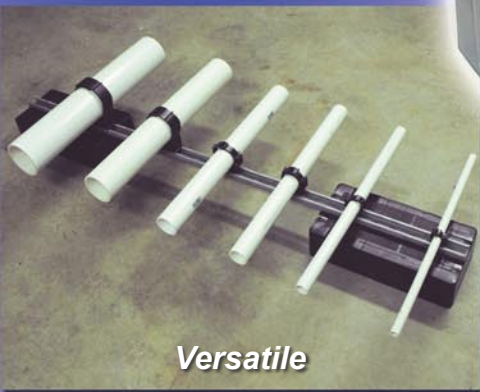

It's a Snap with Dandi-Block!

The Dandi-Block is more versatile, now available with strut and clamps

Available with or without strut

With Snap-N-Strut Clamps available in over a dozen sizes

or You can screw directly to the Dandi-Block

- Dandi-Blocks are made out of regrind materials to promote green technology
- Dandi-Block's pipe / conduit support system allows you to be creative!
- Can be used with anybody's strut or clamp

- Dandi-Block size: 4" tall x 8" wide x 16" long
- Dandi-Block is rated to support 6,000 lbs.
- Weighs only 4 lbs.
- Block has an enclosed bottom!